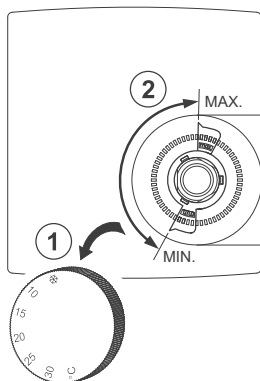

Zastosowanie

- Regulator do sterowanie naturalną wentylacją w celu utrzymania w pomieszczeniu optymalnej ustawianej na urządzeniu temperatury
- W połączeniu z 24 V centralami lub napędami na 230 V produkowanymi przez D+H

Intended use

- Room temperature controller for control of natural ventilation via the room temperature
- Applicable in conjunction with 24 V D+H control panels or 230 V D+H drives

Wskazówki bezpieczeństwa

- Napięcie robocze 230 VAC lub 24 VDC !
- Niebezpieczeństwo porażenia prądem !
- Podłączanie musi być wykonywane przez autoryzowanego specjalistę-elektryka
- Stosować tylko w pomieszczeniach suchych

Safety notes

- Operating voltage 230 VAC or 24 VDC !
- Risk of injury from electric shock !
- Connection must be carried out by a certified electrical technician
- Use only in dry rooms

Dane techniczne

Napięcia robocze	230 VAC lub 24 VDC
Wyjście przekaźnika	maks 230 VAC/ 2A
Sensor	Bimetal
Zakres regulacji	5 ... 30°C
Czułość	ok. 0,5 K
Stopień ochrony	IP 30
Klasa ochronności	II
Dopuszcz. wilgotność	95 % r. H.
Obudowa	ABS, biały

Technical Data

Operating voltage	230 VAC, 24 VDC
Switching capacity	230 VAC /2A
Sensor	Bimetal
Adjustment range	5 ... 30°C
Switching difference	app. 0,5K
Ingress protection	IP 30
Protection class	II (after installation)
Max. air moisture	95 % r. H.
Housing	ABS, white

Zakres regulacji / Range suppression

Montaż / Mounting

Producent zastrzega prawo do zmian technicznych
Rights to technical modifications reserved.

99.824.60 1.0_PL_2015.18
2011 D+H Mechatronic AG, Ammersbek